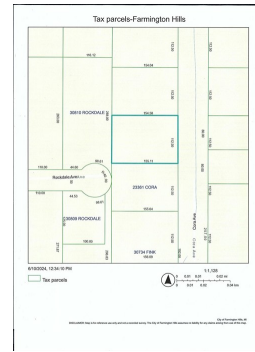

6/10/2024, 12:37:14 PM 1:1,128
Tax parcels

$ 48,000

Cora Ave, Farmington Hills, MI 48336

- » MLS #: 24029515
- » Land | Lot: 19,166 ft²
- » More Info: CoraAve.IsForSale.com

Remax Classic
29630 Orchard Lake Rd.
Farmington Hills, MI 48334
(248) 737-6800

Remarks

Beautiful wooded lot in the heart of Farmington Hills. This .44 acre lot allows the next owner the opportunity to build their dream home on a private lot in the Farmington School District. Build your own home on this Hollywood-Farmington Hills Subdivision. Looking at all offers